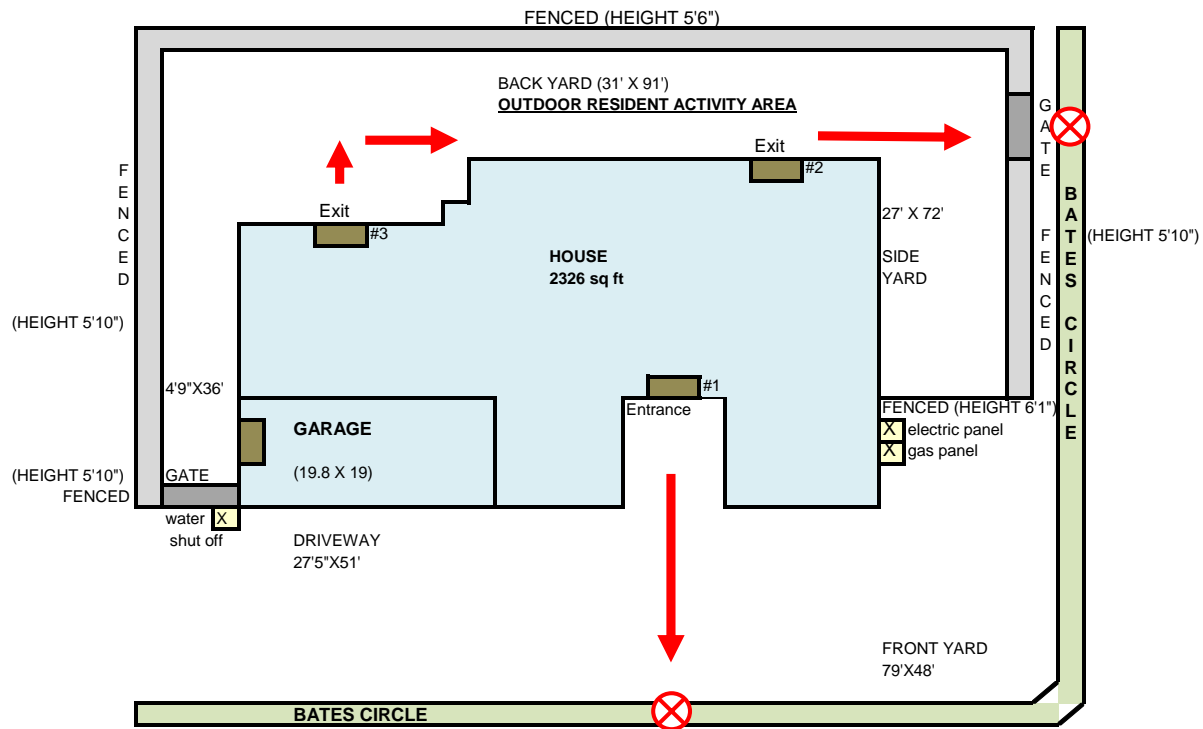

Facility Sketch (Floor Plan)
 2326 SQUARE FEET
 ELITE ELDER CARE
 2041 Bates Circle, El Dorado Hills, CA 95762
www.eliteeldercare.us

-  CABLE TV
-  SMOKE DETECTORS
-  EMERGENCY CALL / SIGNAL SYSTEM
-  CAMERA (SECURITY SYSTEM)
-  MONITOR

Facility Sketch (Yard)
 ELITE ELDER CARE
 2041 BATES CIRCLE, EL DORADO HILLS, CA 95762
www.eliteeldercare.us

FOR EMERGENCIES DIAL 911